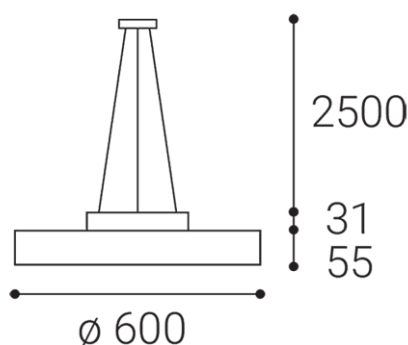

ROTO 60 P/N-Z, B

Name	ROTO 60 P/N-Z, B
Code	3234153D
Color	BLACK / RAL 9005
Power	60+8W ± 10 %
Lumen output	6300lm ± 10 %
Color temperature	2700K/3300K/4000K
Efficacy	105lm/W
Driver	550 mA
Electrical insulation class	
Voltage / Frequency	220-240V/50-60Hz
Color Rendering Index	90+
SDCM	< 3
Light beam angle	120°
Unified Glare Rating	N/A
Light source	LED
Dimmable	DALI/PUSH
LED Lifetime	L80B20 50.000h 25°C
Warranty	5 YEAR
Ingress Protection	IP 40
Material	ALUMINIUM/PS