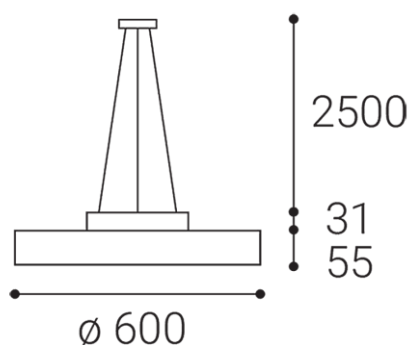

ROTO 60 P/N-Z, B

Name	ROTO 60 P/N-Z, B
Code	3234153
Color	BLACK / RAL 9005
Power	40-60+8W ± 10 %
Lumen output	4250-6300lm ± 10 %
Color temperature	2700K/3300K/4000K
Efficacy	105lm/W
Driver	350-550 mA
Electrical insulation class	
Voltage / Frequency	220-240V/50-60Hz
Color Rendering Index	90+
SDCM	< 3
Light beam angle	120°
Unified Glare Rating	N/A
Light source	LED
Dimmable	ON/OFF
LED Lifetime	L80B20 50.000h 25°C
Warranty	5 YEAR
Ingress Protection	IP 40
Material	ALUMINIUM/PS