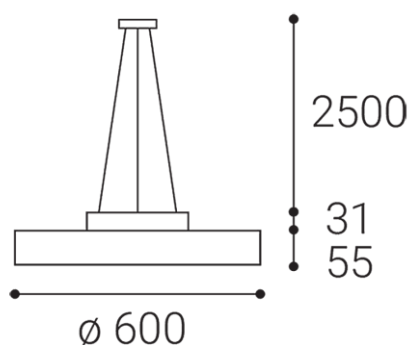

ROTO 60 P/N-Z, W

Name	ROTO 60 P/N-Z, W
Code	3234151
Color	WHITE / RAL 9016
Power	40-60+8W ± 10 %
Lumen output	4250-6300lm ± 10 %
Color temperature	2700K/3300K/4000K
Efficacy	105lm/W
Driver	350-550 mA
Electrical insulation class	
Voltage / Frequency	220-240V/50-60Hz
Color Rendering Index	90+
SDCM	< 3
Light beam angle	120°
Unified Glare Rating	N/A
Light source	LED
Dimmable	ON/OFF
LED Lifetime	L80B20 50.000h 25°C
Warranty	5 YEAR
Ingress Protection	IP 40
Material	ALUMINIUM/PS