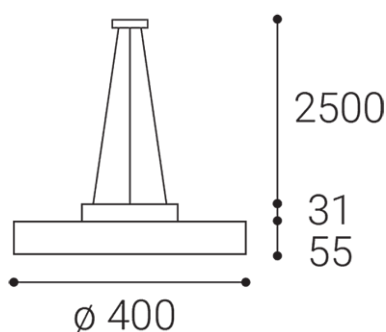

ROTO 40 P/N-Z, B

Name	ROTO 40 P/N-Z, B
Code	3234053D
Color	BLACK / RAL 9005
Power	40+8W ± 10 %
Lumen output	3800lm ± 10 %
Color temperature	2700K/3300K/4000K
Efficacy	95lm/W
Driver	900 mA
Electrical insulation class	
Voltage / Frequency	220-240V/50-60Hz
Color Rendering Index	90+
SDCM	< 3
Light beam angle	120°
Unified Glare Rating	N/A
Light source	LED
Dimmable	DALI/PUSH
LED Lifetime	L80B20 50.000h 25°C
Warranty	5 YEAR
Ingress Protection	IP 40
Material	ALUMINIUM/PS