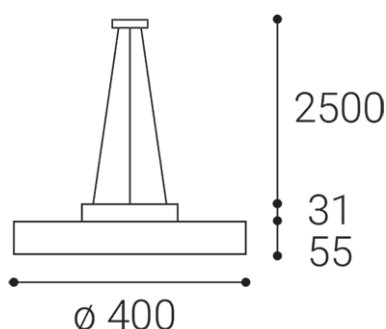

ROTO 40 P/N-Z, B

| | |
|------------------------------------|---------------------|
| Name | ROTO 40 P/N-Z, B |
| Code | 3234053 |
| Color | BLACK / RAL 9005 |
| Power | 33-40+8W ± 10 % |
| Lumen output | 3150-3800lm ± 10 % |
| Color temperature | 2700K/3300K/4000K |
| Efficacy | 95lm/W |
| Driver | 800-900 mA |
| Electrical insulation class | |
| Voltage / Frequency | 220-240V/50-60Hz |
| Color Rendering Index | 90+ |
| SDCM | < 3 |
| Light beam angle | 120° |
| Unified Glare Rating | N/A |
| Light source | LED |
| Dimmable | ON/OFF |
| LED Lifetime | L80B20 50.000h 25°C |
| Warranty | 5 YEAR |
| Ingress Protection | IP 40 |
| Material | ALUMINIUM/PS |