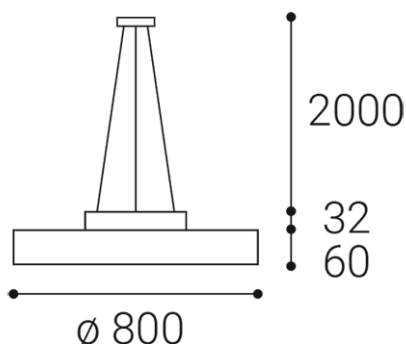

RINGO 80 P/N-Z, B

Name	RINGO 80 P/N-Z, B
Code	3111433DT
Color	BLACK / RAL 9005
Power	70+6W ± 10 %
Lumen output	6300lm ± 10 %
Color temperature	3000K
Efficacy	83lm/W
Driver	2100 mA
Electrical insulation class	
Voltage / Frequency	220-240V/50-60Hz
Color Rendering Index	95+
SDCM	< 3
Light beam angle	160°
Unified Glare Rating	N/A
Light source	LED
Dimmable	TRIAC
LED Lifetime	L80B20 50.000h 25°C
Warranty	5 YEAR
Ingress Protection	IP 20
Material	ALUMINIUM/PMMA