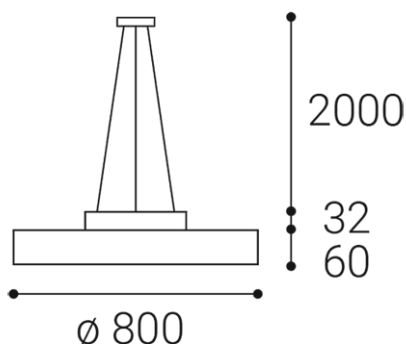

RINGO 80 P/N-Z, W

Name	RINGO 80 P/N-Z, W
Code	3111431DT
Color	WHITE / RAL 9003
Power	70+6W ± 10 %
Lumen output	6300lm ± 10 %
Color temperature	3000K
Efficacy	83lm/W
Driver	2100 mA
Electrical insulation class	
Voltage / Frequency	220-240V/50-60Hz
Color Rendering Index	95+
SDCM	< 3
Light beam angle	160°
Unified Glare Rating	N/A
Light source	LED
Dimmable	TRIAC
LED Lifetime	L80B20 50.000h 25°C
Warranty	5 YEAR
Ingress Protection	IP 20
Material	ALUMINIUM/PMMA