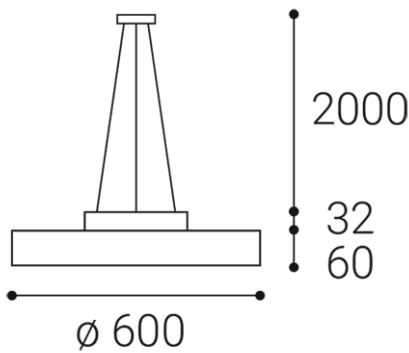

RINGO 60 P-Z, B

Name	RINGO 60 P-Z, B
Code	3111133DT
Color	BLACK / RAL 9005
Power	54W ± 10 %
Lumen output	4580lm ± 10 %
Color temperature	3000K
Efficacy	85lm/W
Driver	1500 mA
Electrical insulation class	
Voltage / Frequency	220-240V/50-60Hz
Color Rendering Index	95+
SDCM	< 3
Light beam angle	160°
Unified Glare Rating	N/A
Light source	LED
Dimmable	TRIAC
LED Lifetime	L80B20 50.000h 25°C
Warranty	5 YEAR
Ingress Protection	IP 20
Material	ALUMINIUM/PMMA