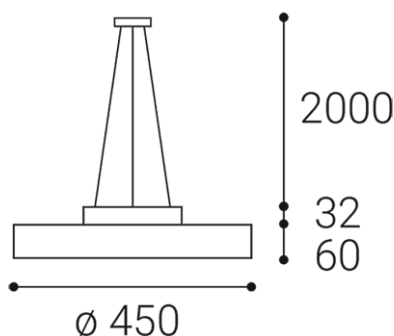

RINGO 45 P/N-Z, B

Name	RINGO 45 P/N-Z, B
Code	3111033DT
Color	BLACK / RAL 9005
Power	42+5W ± 10 %
Lumen output	3930lm ± 10 %
Color temperature	3000K
Efficacy	84lm/W
Driver	650 mA
Electrical insulation class	
Voltage / Frequency	220-240V/50-60Hz
Color Rendering Index	95+
SDCM	< 3
Light beam angle	160°
Unified Glare Rating	N/A
Light source	LED
Dimmable	TRIAC
LED Lifetime	L80B20 50.000h 25°C
Warranty	5 YEAR
Ingress Protection	IP 20
Material	ALUMINIUM/PMMA