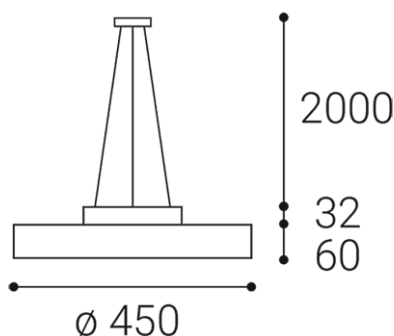

RINGO 45 P-Z, B

Name	RINGO 45 P-Z, B
Code	3110933DT
Color	BLACK / RAL 9005
Power	42W ± 10 %
Lumen output	3340lm ± 10 %
Color temperature	3000K
Efficacy	80lm/W
Driver	650 mA
Electrical insulation class	
Voltage / Frequency	220-240V/50-60Hz
Color Rendering Index	95+
SDCM	< 3
Light beam angle	160°
Unified Glare Rating	N/A
Light source	LED
Dimmable	TRIAC
LED Lifetime	L80B20 50.000h 25°C
Warranty	5 YEAR
Ingress Protection	IP 20
Material	ALUMINIUM/PMMA