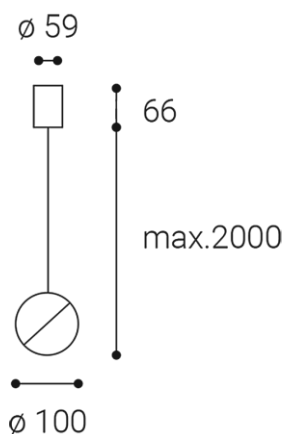

LOCO Z, B

Name
Code
Color
Power
Lumen output
Color temperature
Efficacy
Driver
Electrical insulation class
Voltage / Frequency

Color Rendering Index
SDCM
Light beam angle
Unified Glare Rating
Light source
Dimmable
LED Lifetime
Warranty
Ingress Protection
Material

Product

LOCO Z, B
3301033
BLACK / RAL 9005

Power

10W ± 10 %
900lm ± 10 %
3000K
90lm/W
250 mA

220-240V/50-60Hz

Information

90+
< 3
100°
N/A
LED
ON/OFF
L80B20 50.000h 25°C
5 YEAR

Other data