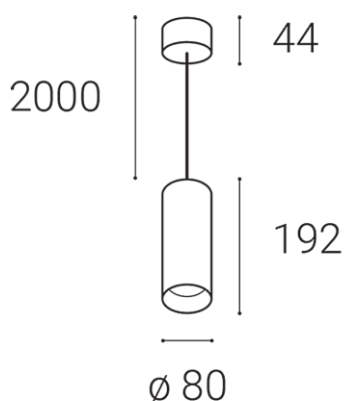

LUKY Z, B

Name	
Code	
Color	
Power	
Lumen output	
Color temperature	
Efficacy	
Driver	
Electrical insulation class	
Voltage / Frequency	
Color Rendering Index	
SDCM	
Light beam angle	
Unified Glare Rating	
Light source	
Dimmable	
LED Lifetime	
Warranty	
Ingress Protection	
Material	

Product

LUKY Z, B
3251433DT
BLACK / RAL 9005

Power

15W ± 10 %
1425lm ± 10 %
3000K
95lm/W
350 mA

220-240V/50-60Hz

Information

90+
< 3
60°
<19
LED
TRIAC
L80B20 50.000h 25°C
5 YEAR

Other data