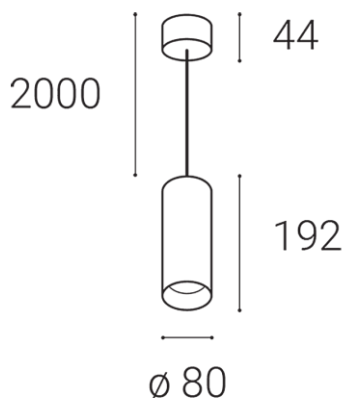

LUKY Z, W

| | |
|------------------------------------|--------------------------|
| Name | |
| Code | |
| Color | |
| Power | |
| Lumen output | |
| Color temperature | |
| Efficacy | |
| Driver | |
| Electrical insulation class | <input type="checkbox"/> |
| Voltage / Frequency | |
| Color Rendering Index | |
| SDCM | |
| Light beam angle | |
| Unified Glare Rating | |
| Light source | |
| Dimmable | |
| LED Lifetime | |
| Warranty | |
| Ingress Protection | |
| Material | |

Product

LUKY Z, W

3251441DT

WHITE / RAL 9003

Power

15W ± 10 %

1425lm ± 10 %

4000K

95lm/W

350 mA

220-240V/50-60Hz

Information

90+

< 3

60°

<19

LED

TRIAC

L80B20 50.000h 25°C

5 YEAR

Other data

IP 20

ALUMINIUM/PMMA

EN