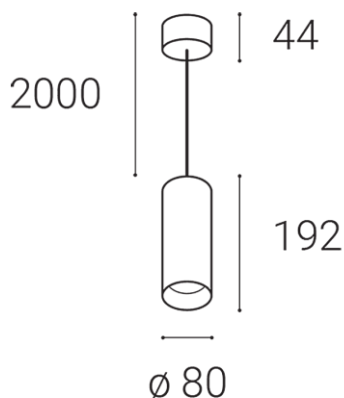

LUKY Z, W

Name	
Code	
Color	
Power	
Lumen output	
Color temperature	
Efficacy	
Driver	
Electrical insulation class	
Voltage / Frequency	
Color Rendering Index	
SDCM	
Light beam angle	
Unified Glare Rating	
Light source	
Dimmable	
LED Lifetime	
Warranty	
Ingress Protection	
Material	

Product

LUKY Z, W

3251431DT

WHITE / RAL 9003

Power

15W ± 10 %

1425lm ± 10 %

3000K

95lm/W

350 mA

220-240V/50-60Hz

Information

90+

< 3

60°

<19

LED

TRIAC

L80B20 50.000h 25°C

5 YEAR

Other data

IP 20

ALUMINIUM/PMMA

EN