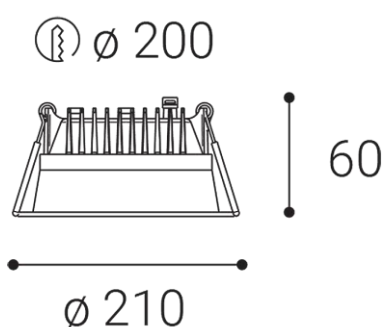

ZETA L, W

Name	ZETA L, W
Code	2250731DT
Color	WHITE / RAL 9003
Power	25W ± 10 %
Lumen output	2500lm ± 10 %
Color temperature	3000K
Efficacy	100lm/W
Driver	600 mA
Electrical insulation class	Ⅲ
Voltage / Frequency	220-240V/50-60Hz
Color Rendering Index	90+
SDCM	< 3
Light beam angle	90°
Unified Glare Rating	<19
Light source	LED
Dimmable	TRIAC
LED Lifetime	L80B20 50.000h 25°C
Warranty	5 YEAR
Ingress Protection	IP 44
Material	ALUMINIUM/PMMA

Product

ZETA L, W
2250731DT
WHITE / RAL 9003

Power

25W ± 10 %
2500lm ± 10 %
3000K
100lm/W
600 mA

220-240V/50-60Hz

Information

90+
< 3
90°
<19
LED
TRIAC
L80B20 50.000h 25°C
5 YEAR

Other data