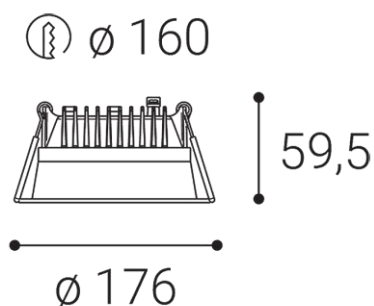

ZETA M, B

Name	ZETA M, B
Code	2250643D
Color	BLACK / RAL 9005
Power	25W ± 10 %
Lumen output	2500lm ± 10 %
Color temperature	4000K
Efficacy	100lm/W
Driver	600 mA
Electrical insulation class	Ⅲ
Voltage / Frequency	220-240V/50-60Hz
Color Rendering Index	90+
SDCM	< 3
Light beam angle	90°
Unified Glare Rating	<19
Light source	LED
Dimmable	DALI/PUSH
LED Lifetime	L80B20 50.000h 25°C
Warranty	5 YEAR
Ingress Protection	IP 44
Material	ALUMINIUM/PMMA

Product

Name
ZETA M, B
Code
2250643D
Color
BLACK / RAL 9005

Power

25W ± 10 %
2500lm ± 10 %
4000K
100lm/W
600 mA

220-240V/50-60Hz

Information

90+
< 3
90°
<19
LED
DALI/PUSH
L80B20 50.000h 25°C
5 YEAR

Other data