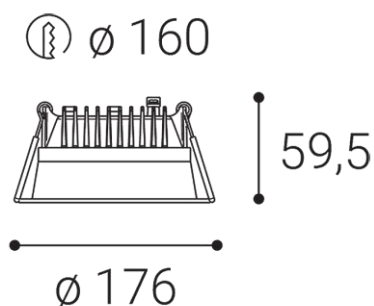

ZETA M, B

Name	ZETA M, B
Code	2250643
Color	BLACK / RAL 9005
Power	18-25W ± 10 %
Lumen output	1800-2500lm ± 10 %
Color temperature	4000K
Efficacy	100lm/W
Driver	450-600 mA
Electrical insulation class	Ⅲ
Voltage / Frequency	220-240V/50-60Hz
Color Rendering Index	90+
SDCM	< 3
Light beam angle	90°
Unified Glare Rating	<19
Light source	LED
Dimmable	ON/OFF
LED Lifetime	L80B20 50.000h 25°C
Warranty	5 YEAR
Ingress Protection	IP 44
Material	ALUMINIUM/PMMA

Product

Name
ZETA M, B
Code
2250643
Color
BLACK / RAL 9005

Power

18-25W ± 10 %
1800-2500lm ± 10 %
4000K
100lm/W
450-600 mA

220-240V/50-60Hz

Information

90+
< 3
90°
<19
LED
ON/OFF
L80B20 50.000h 25°C
5 YEAR

Other data