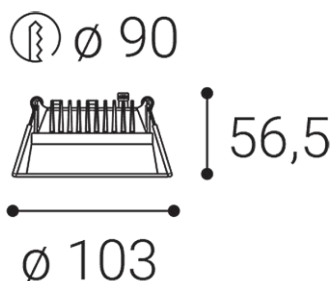

ZETA XS, B

Name	ZETA XS, B
Code	2250433DT
Color	BLACK / RAL 9005
Power	10w ± 10 %
Lumen output	1000lm ± 10 %
Color temperature	3000K
Efficacy	100lm/W
Driver	350 mA
Electrical insulation class	Ⅲ
Voltage / Frequency	220-240V/50-60Hz
Color Rendering Index	90+
SDCM	< 3
Light beam angle	90°
Unified Glare Rating	<19
Light source	LED
Dimmable	TRIAC
LED Lifetime	L80B20 50.000h 25°C
Warranty	5 YEAR
Ingress Protection	IP 44
Material	ALUMINIUM/PMMA

Product

ZETA XS, B
2250433DT
BLACK / RAL 9005

Power

10w ± 10 %
1000lm ± 10 %
3000K
100lm/W
350 mA

Ⅲ
220-240V/50-60Hz

Information

90+
< 3
90°
<19
LED
TRIAC
L80B20 50.000h 25°C
5 YEAR

Other data