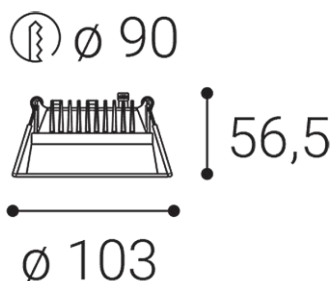

ZETA XS, W

Name	ZETA XS, W
Code	2250431DT
Color	WHITE / RAL 9003
Power	10w ± 10 %
Lumen output	1000lm ± 10 %
Color temperature	3000K
Efficacy	100lm/W
Driver	350 mA
Electrical insulation class	II
Voltage / Frequency	220-240V/50-60Hz
Color Rendering Index	90+
SDCM	< 3
Light beam angle	90°
Unified Glare Rating	<19
Light source	LED
Dimmable	TRIAC
LED Lifetime	L80B20 50.000h 25°C
Warranty	5 YEAR
Ingress Protection	IP 44
Material	ALUMINIUM/PMMA

Product

ZETA XS, W

2250431DT

WHITE / RAL 9003

Power

10w ± 10 %

1000lm ± 10 %

3000K