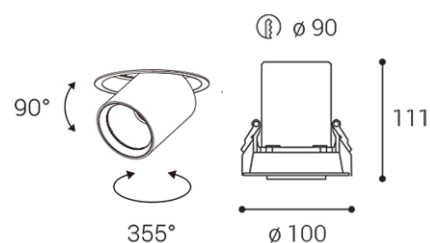

HIDE, W

Name	HIDE, W
Code	2252631DT
Color	WHITE / RAL 9003
Power	20W ± 10 %
Lumen output	1800lm ± 10 %
Color temperature	3000K
Efficacy	90lm/W
Driver	500 mA
Electrical insulation class	⊠
Voltage / Frequency	220-240V/50-60Hz
Color Rendering Index	90+
SDCM	< 3
Light beam angle	50°
Unified Glare Rating	<19
Light source	LED
Dimmable	TRIAC
LED Lifetime	L80B20 50.000h 25°C
Warranty	5 YEAR
Ingress Protection	IP 20
Material	ALUMINIUM/PMMA

Product

Name
HIDE, W
Code
2252631DT
Color
WHITE / RAL 9003

Power

Power
20W ± 10 %
Lumen output
1800lm ± 10 %
Color temperature
3000K
Efficacy
90lm/W

Driver
500 mA

Electrical insulation class
⊠
Voltage / Frequency
220-240V/50-60Hz