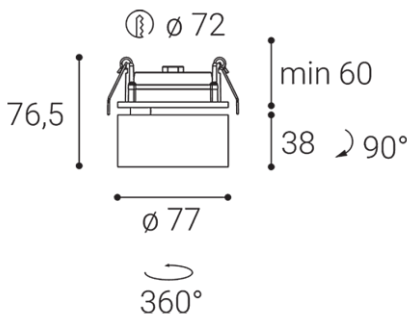

KLIP, WB

Name	KLIP, WB
Code	21507313DT
Color	WHITE/BLACK / RAL 9003/9005
Power	11W ± 10 %
Lumen output	770lm ± 10 %
Color temperature	3000K
Efficacy	70lm/W
Driver	250 mA
Electrical insulation class	⏚
Voltage / Frequency	220-240V/50-60Hz
Color Rendering Index	90+
SDCM	< 3
Light beam angle	30°
Unified Glare Rating	N/A
Light source	LED
Dimmable	TRIAC
LED Lifetime	L80B20 50.000h 25°C
Warranty	5 YEAR
Ingress Protection	IP 20
Material	ALUMINIUM/PMMA

Product

Name	KLIP, WB
Code	21507313DT
Color	WHITE/BLACK / RAL 9003/9005
Power	11W ± 10 %
Lumen output	770lm ± 10 %
Color temperature	3000K
Efficacy	70lm/W
Driver	250 mA
Electrical insulation class	⏚
Voltage / Frequency	220-240V/50-60Hz