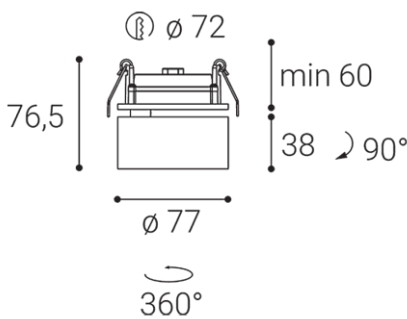

KLIP, BB

Name	KLIP, BB
Code	21507233
Color	BLACK/BLACK / RAL 9005/9005
Power	11W ± 10 %
Lumen output	770lm ± 10 %
Color temperature	2700K
Efficacy	70lm/W
Driver	250 mA
Electrical insulation class	⏚
Voltage / Frequency	220-240V/50-60Hz
Color Rendering Index	90+
SDCM	< 3
Light beam angle	30°
Unified Glare Rating	N/A
Light source	LED
Dimmable	ON/OFF
LED Lifetime	L80B20 50.000h 25°C
Warranty	5 YEAR
Ingress Protection	IP 20
Material	ALUMINIUM/PMMA

Product

Name
KLIP, BB
Code
21507233
Color
BLACK/BLACK / RAL 9005/9005

Power

Power
11W ± 10 %
Lumen output
770lm ± 10 %
Color temperature
2700K
Efficacy
70lm/W
Driver
250 mA

Electrical insulation class
⏚
Voltage / Frequency
220-240V/50-60Hz