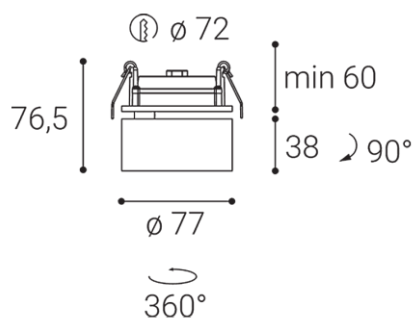

KLIP, CW

Name	KLIP, CW
Code	21507351DT
Color	CHROME/WHITE / RAL CR/9003
Power	11W ± 10 %
Lumen output	770lm ± 10 %
Color temperature	3000K
Efficacy	70lm/W
Driver	250 mA
Electrical insulation class	⏚
Voltage / Frequency	220-240V/50-60Hz
Color Rendering Index	90+
SDCM	< 3
Light beam angle	30°
Unified Glare Rating	N/A
Light source	LED
Dimmable	TRIAC
LED Lifetime	L80B20 50.000h 25°C
Warranty	5 YEAR
Ingress Protection	IP 20
Material	ALUMINIUM/PMMA

Product

Name
KLIP, CW
Code
21507351DT
Color
CHROME/WHITE / RAL CR/9003

Power

Power
11W ± 10 %
Lumen output
770lm ± 10 %
Color temperature
3000K
Efficacy
70lm/W

Driver
250 mA

Electrical insulation class
⏚
Voltage / Frequency
220-240V/50-60Hz