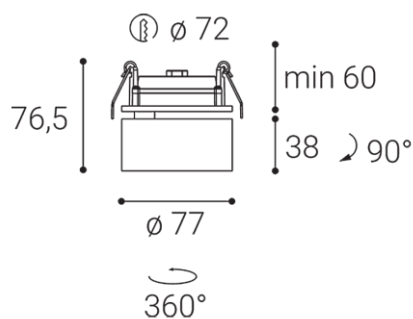

KLIP, CW

Name	KLIP, CW
Code	21507251DT
Color	CHROME/WHITE / RAL CR/9003
Power	11W ± 10 %
Lumen output	770lm ± 10 %
Color temperature	2700K
Efficacy	70lm/W
Driver	250 mA
Electrical insulation class	⊠
Voltage / Frequency	220-240V/50-60Hz
Color Rendering Index	90+
SDCM	< 3
Light beam angle	30°
Unified Glare Rating	N/A
Light source	LED
Dimmable	TRIAC
LED Lifetime	L80B20 50.000h 25°C
Warranty	5 YEAR
Ingress Protection	IP 20
Material	ALUMINIUM/PMMA

Product

Name
KLIP, CW
Code
21507251DT
Color
CHROME/WHITE / RAL CR/9003

Power

Power
11W ± 10 %
Lumen output
770lm ± 10 %
Color temperature
2700K
Efficacy
70lm/W

Driver
250 mA

Electrical insulation class
⊠
Voltage / Frequency
220-240V/50-60Hz