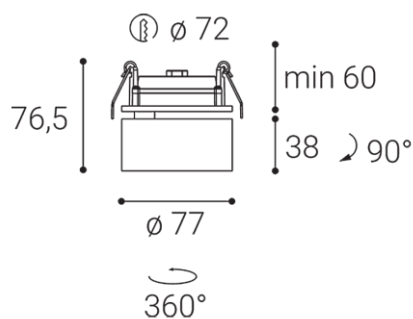

KLIP, BW

Name	KLIP, BW
Code	21507331DT
Color	BLACK/WHITE / RAL 9005/9003
Power	11W ± 10 %
Lumen output	770lm ± 10 %
Color temperature	3000K
Efficacy	70lm/W
Driver	250 mA
Electrical insulation class	⏚
Voltage / Frequency	220-240V/50-60Hz
Color Rendering Index	90+
SDCM	< 3
Light beam angle	30°
Unified Glare Rating	N/A
Light source	LED
Dimmable	TRIAC
LED Lifetime	L80B20 50.000h 25°C
Warranty	5 YEAR
Ingress Protection	IP 20
Material	ALUMINIUM/PMMA

Product

Name
KLIP, BW
Code
21507331DT
Color
BLACK/WHITE / RAL 9005/9003

Power

Power
11W ± 10 %
Lumen output
770lm ± 10 %
Color temperature
3000K
Efficacy
70lm/W

Driver
250 mA

Electrical insulation class
⏚
Voltage / Frequency
220-240V/50-60Hz