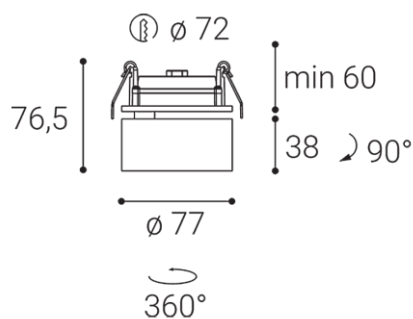

KLIP, BW

Name	KLIP, BW
Code	21507231
Color	BLACK/WHITE / RAL 9005/9003
Power	11W ± 10 %
Lumen output	770lm ± 10 %
Color temperature	2700K
Efficacy	70lm/W
Driver	250 mA
Electrical insulation class	⏚
Voltage / Frequency	220-240V/50-60Hz
Color Rendering Index	90+
SDCM	< 3
Light beam angle	30°
Unified Glare Rating	N/A
Light source	LED
Dimmable	ON/OFF
LED Lifetime	L80B20 50.000h 25°C
Warranty	5 YEAR
Ingress Protection	IP 20
Material	ALUMINIUM/PMMA

Product

Name
KLIP, BW
Code
21507231
Color
BLACK/WHITE / RAL 9005/9003

Power

Power
11W ± 10 %
Lumen output
770lm ± 10 %
Color temperature
2700K
Efficacy
70lm/W

Driver
250 mA

Electrical insulation class
⏚
Voltage / Frequency
220-240V/50-60Hz