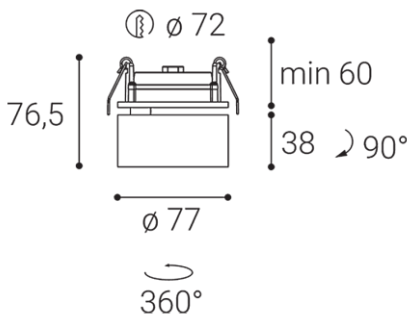

KLIP, WW

Name	KLIP, WW
Code	21507311DT
Color	WHITE/WHITE / RAL 9003/9003
Power	11W ± 10 %
Lumen output	770lm ± 10 %
Color temperature	3000K
Efficacy	70lm/W
Driver	250 mA
Electrical insulation class	⏚
Voltage / Frequency	220-240V/50-60Hz
Color Rendering Index	90+
SDCM	< 3
Light beam angle	30°
Unified Glare Rating	N/A
Light source	LED
Dimmable	TRIAC
LED Lifetime	L80B20 50.000h 25°C
Warranty	5 YEAR
Ingress Protection	IP 20
Material	ALUMINIUM/PMMA

Product

Name
KLIP, WW
Code
21507311DT
Color
WHITE/WHITE / RAL 9003/9003

Power

Power
11W ± 10 %
Lumen output
770lm ± 10 %
Color temperature
3000K
Efficacy
70lm/W
Driver
250 mA

Electrical insulation class
⏚
Voltage / Frequency
220-240V/50-60Hz