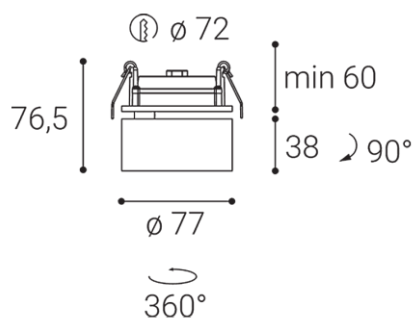

KLIP, WW

| | |
|------------------------------------|-----------------------------|
| Name | KLIP, WW |
| Code | 21507211D |
| Color | WHITE/WHITE / RAL 9003/9003 |
| Power | 11W ± 10 % |
| Lumen output | 770lm ± 10 % |
| Color temperature | 2700K |
| Efficacy | 70lm/W |
| Driver | 250 mA |
| Electrical insulation class | ⏚ |
| Voltage / Frequency | 220-240V/50-60Hz |
| Color Rendering Index | 90+ |
| SDCM | < 3 |
| Light beam angle | 30° |
| Unified Glare Rating | N/A |
| Light source | LED |
| Dimmable | DALI/PUSH |
| LED Lifetime | L80B20 50.000h 25°C |
| Warranty | 5 YEAR |
| Ingress Protection | IP 20 |
| Material | ALUMINIUM/PMMA |

Product

Name
KLIP, WW
Code
21507211D
Color
WHITE/WHITE / RAL 9003/9003

Power

11W ± 10 %
770lm ± 10 %
2700K
70lm/W
250 mA

220-240V/50-60Hz

Information

90+
< 3
30°
N/A
LED
DALI/PUSH
L80B20 50.000h 25°C
5 YEAR

Other data

IP 20
ALUMINIUM/PMMA

EN

Recessed adjustable, tiltable round light fitting for interior mounting, equipped with COB LED.

Housing made of aluminium. Available in chrome, white or black color.

Application: