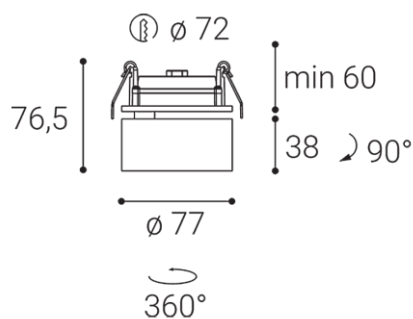

KLIP, WW

Name	KLIP, WW
Code	21507211
Color	WHITE/WHITE / RAL 9003/9003
Power	11W ± 10 %
Lumen output	770lm ± 10 %
Color temperature	2700K
Efficacy	70lm/W
Driver	250 mA
Electrical insulation class	⏚
Voltage / Frequency	220-240V/50-60Hz
Color Rendering Index	90+
SDCM	< 3
Light beam angle	30°
Unified Glare Rating	N/A
Light source	LED
Dimmable	ON/OFF
LED Lifetime	L80B20 50.000h 25°C
Warranty	5 YEAR
Ingress Protection	IP 20
Material	ALUMINIUM/PMMA

Product

Name
KLIP, WW
Code
21507211
Color
WHITE/WHITE / RAL 9003/9003

Power

Power
11W ± 10 %
Lumen output
770lm ± 10 %
Color temperature
2700K
Efficacy
70lm/W
Driver
250 mA

Electrical insulation class
⏚
Voltage / Frequency
220-240V/50-60Hz