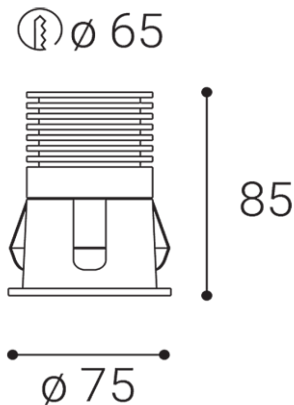

RAY M, B

Name	RAY M, B
Code	2250333DT
Color	BLACK / RAL 9005
Power	10W ± 10 %
Lumen output	790lm ± 10 %
Color temperature	3000K
Efficacy	79lm/W
Driver	200 mA
Electrical insulation class	III
Voltage / Frequency	220-240V/50-60Hz
Color Rendering Index	90+
SDCM	< 3
Light beam angle	36°
Unified Glare Rating	<19
Light source	LED
Dimmable	TRIAC
LED Lifetime	L80B20 50.000h 25°C
Warranty	5 YEAR
Ingress Protection	IP 44
Material	ALUMINIUM/PC

Product

RAY M, B
2250333DT
BLACK / RAL 9005

Power

10W ± 10 %
790lm ± 10 %
3000K
79lm/W
200 mA

220-240V/50-60Hz

Information

90+
< 3
36°
<19
LED
TRIAC
L80B20 50.000h 25°C
5 YEAR

Other data