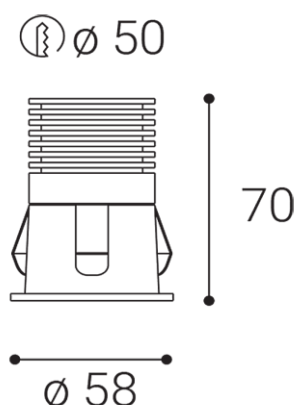

RAY S, W

Name	
Code	
Color	
Power	
Lumen output	
Color temperature	
Efficacy	
Driver	
Electrical insulation class	
Voltage / Frequency	
Color Rendering Index	
SDCM	
Light beam angle	
Unified Glare Rating	
Light source	
Dimmable	
LED Lifetime	
Warranty	
Ingress Protection	
Material	

Product

RAY S, W
2250231DT
WHITE / RAL 9003

Power

6W ± 10 %
480lm ± 10 %
3000K
80lm/W
150 mA

220-240V/50-60Hz

Information

90+
< 3
36°
<19
LED
TRIAC
L80B20 50.000h 25°C
5 YEAR

Other data

IP 44
ALUMINIUM/PC

EN

Series of recessed spot lights for interior mounting, equipped with COB LED.
Housing made of aluminium. Available in 3 different sizes in white and black color.
Application:
general or accent lighting, intended for residential or commercial areas (hallway, wardrobes, entrance areas, bar, receptions, working palces)

CZ

Řada zapuštěných bodových svítidel určených pro montáž do interiéru. Světelný zdroj - LED COB.
Svítidlo je vyrobeno z hliníku.
K dispozici ve 3 různých velikostech v bílé a černé barvě.
Použití:
obecné nebo bodové osvětlení určené pro obytné nebo komerční prostory (chodba, šatníky, vstupní prostory, bar, recepce, pracovní místa, pokoje)

DE

Serie von Einbaustrahlern für die Innenmontage, ausgestattet mit COB-LED.
Gehäuse aus Aluminium.
Erhältlich in 3 verschiedenen Größen in weißer und schwarzer Farbe.
Anwendung:
Allgemein- oder Akzentbeleuchtung für Wohn- oder Geschäftsbereiche (Flur, Garderoben, Eingangsbereiche, Bar, Empfänge, Arbeitsbereiche)

SK

Séria zapustených bodových svietidiel určených pre montáž do interiéru. Svetelný zdroj - COB LED.
Svietidlo je vyrobené z hliníka.
K dispozícii v 3 rôznych veľkostiach v bielej a čiernej farbe.
Použitie:
všeobecné alebo akcentačné osvetlenie určené pre obytné alebo komerčné priestory (chodba, skrine, vstupné priestory, bar, recepcia, pracovné miesta)