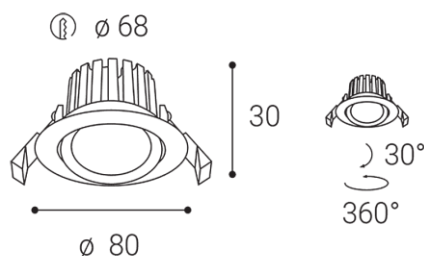

MAX 2, B

Name	
Code	
Color	
Power	
Lumen output	
Color temperature	
Efficacy	
Driver	
Electrical insulation class	
Voltage / Frequency	
Color Rendering Index	
SDCM	
Light beam angle	
Unified Glare Rating	
Light source	
Dimmable	
LED Lifetime	
Warranty	
Ingress Protection	
Material	

Product

Name
MAX 2, B

Code
2231633DT

Color
BLACK / RAL 9005

Power

Power
8W ± 10 %

Lumen output
735lm ± 10 %

Color temperature
3000K

Efficacy
92lm/W

Driver
200 mA

Electrical insulation class

Voltage / Frequency
220-240V/50-60Hz

Information

Color Rendering Index
80+

SDCM
< 3

Light beam angle
60°

Unified Glare Rating
N/A

Light source
LED

Dimmable
TRIAC

LED Lifetime
L80B20 50.000h 25°C

Warranty
5 YEAR

Other data

Ingress Protection
IP 65

Material
ALUMINIUM/PMMA

EN

Recessed spot lights for interior or exterior mounting with IP65, equipped with COB LED. The luminaire is available in two versions, fixed and tiltable.

Housing made of aluminium. Available in white and black color.

Application:

general or accent lighting, intended for residential or commercial areas (hallway, bathrooms, humid places, entrance areas, terraces, toilet)

CZ

Zápusťná bodová svítidla určená pro montáž do interiéru i exteriéru s krytím IP65. Světelný zdroj - LED COB. Svítidlo je dostupné ve dvou verzích, v pevné a ve výklopné.

Svítidlo je vyrobeno z hliníku.

K dispozici v bílé a černé barvě.

Použití:

všeobecné nebo bodové osvětlení určené pro obytné nebo komerční prostory (předsíň, koupelna, vlhká místa, vstupní prostory, terasy, WC)

DE

Einbaustrahler für Innen- oder Außenmontage mit IP65, ausgestattet mit COB LED. Die Leuchte ist in zwei Versionen erhältlich: fest und kippbar. Gehäuse aus Aluminium.

Erhältlich in weißer und schwarzer Farbe.

Anwendung:

Allgemein- oder Akzentbeleuchtung, für Wohn- oder Geschäftsräume (Flur, Badezimmer, Feuchträume, Eingangsbereiche, Terrassen, Toilette)

SK

Zapustené bodové svietidlá určené pre montáž do interiéru aj exteriéru s IP65. Svetelný zdroj - COB LED. Svietidlo je dostupné v dvoch verzách, v pevnej a vo výklopnej.

Svietidlo je vyrobené z hliníka.

K dispozícii v bielej a čiernej farbe.

Použitie:

všeobecné alebo akcentačné osvetlenie určené pre obytné alebo komerčné priestory (chodba, kúpeľňa, vlhké miesta, vstupné priestory, terasy, WC)