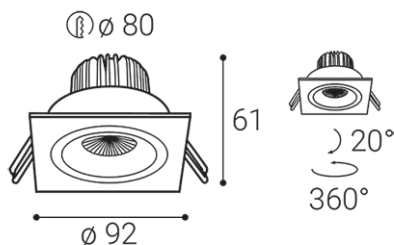

192N, W

Name	192N, W
Code	2160431DT
Color	WHITE / RAL 9003
Power	6W ± 10 %
Lumen output	530lm ± 10 %
Color temperature	3000K
Efficacy	88lm/W
Driver	700 mA
Electrical insulation class	⏚
Voltage / Frequency	220-240V/50-60Hz