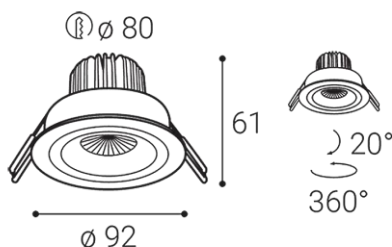

191N, W

Name	191N, W
Code	2160331DT
Color	WHITE / RAL 9003
Power	6W ± 10 %
Lumen output	530lm ± 10 %
Color temperature	3000K
Efficacy	88lm/W
Driver	700 mA
Electrical insulation class	III
Voltage / Frequency	220-240V/50-60Hz