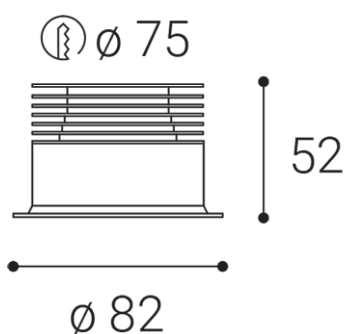

SPOT C, B

Name	SPOT C, B
Code	2150643DT
Color	BLACK / RAL 9005
Power	9W ± 10 %
Lumen output	820lm ± 10 %
Color temperature	4000K
Efficacy	91lm/W
Driver	200 mA
Electrical insulation class	III
Voltage / Frequency	220-240V/50-60Hz
Color Rendering Index	90+
SDCM	< 3
Light beam angle	60°
Unified Glare Rating	N/A
Light source	LED
Dimmable	TRIAC
LED Lifetime	L80B20 50.000h 25°C
Warranty	5 YEAR
Ingress Protection	IP 44
Material	ALUMINIUM/PMMA

Product

SPOT C, B
2150643DT
BLACK / RAL 9005

Power

9W ± 10 %
820lm ± 10 %
4000K
91lm/W

200 mA

220-240V/50-60Hz

Information

90+
< 3
60°
N/A
LED
TRIAC
L80B20 50.000h 25°C
5 YEAR