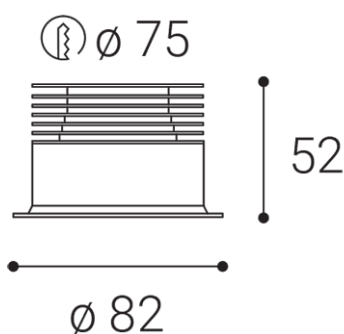

SPOT C, B

Name	
Code	
Color	
Power	
Lumen output	
Color temperature	
Efficacy	
Driver	
Electrical insulation class	
Voltage / Frequency	
Color Rendering Index	
SDCM	
Light beam angle	
Unified Glare Rating	
Light source	
Dimmable	
LED Lifetime	
Warranty	
Ingress Protection	
Material	

Product

SPOT C, B

2150623DT

BLACK / RAL 9005

Power

9W ± 10 %

735lm ± 10 %

2700K