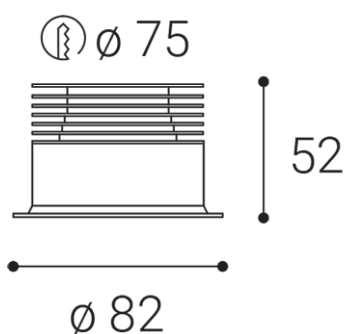

SPOT C, B

Name	
Code	
Color	
Power	
Lumen output	
Color temperature	
Efficacy	
Driver	
Electrical insulation class	
Voltage / Frequency	
Color Rendering Index	
SDCM	
Light beam angle	
Unified Glare Rating	
Light source	
Dimmable	
LED Lifetime	
Warranty	
Ingress Protection	
Material	

Product

SPOT C, B

2150623

BLACK / RAL 9005

Power

9W ± 10 %

735lm ± 10 %

2700K