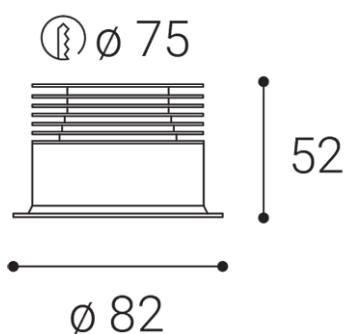

SPOT C, W

Name	
Code	
Color	
Power	
Lumen output	
Color temperature	
Efficacy	
Driver	
Electrical insulation class	
Voltage / Frequency	
Color Rendering Index	
SDCM	
Light beam angle	
Unified Glare Rating	
Light source	
Dimmable	
LED Lifetime	
Warranty	
Ingress Protection	
Material	

Product

SPOT C, W

2150641DT

WHITE / RAL 9003

Power

9W ± 10 %

820lm ± 10 %

4000K