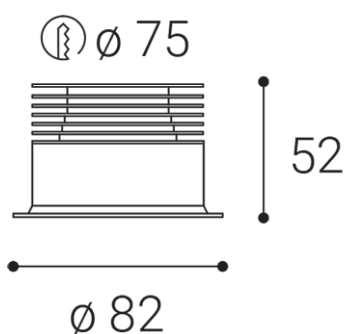

SPOT C, W

Name	
Code	
Color	
Power	
Lumen output	
Color temperature	
Efficacy	
Driver	
Electrical insulation class	
Voltage / Frequency	
Color Rendering Index	
SDCM	
Light beam angle	
Unified Glare Rating	
Light source	
Dimmable	
LED Lifetime	
Warranty	
Ingress Protection	
Material	

Product

SPOT C, W

2150331DT

WHITE / RAL 9003

Power

9W ± 10 %

735lm ± 10 %

3000K