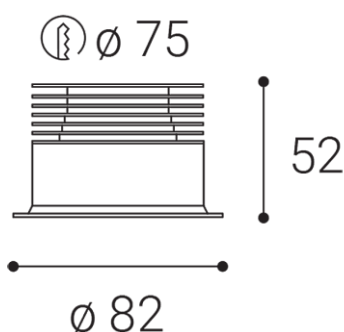

SPOT C, W

Name	
Code	
Color	
Power	
Lumen output	
Color temperature	
Efficacy	
Driver	
Electrical insulation class	
Voltage / Frequency	
Color Rendering Index	
SDCM	
Light beam angle	
Unified Glare Rating	
Light source	
Dimmable	
LED Lifetime	
Warranty	
Ingress Protection	
Material	

Product

SPOT C, W

2150621DT

WHITE / RAL 9003

Power

9W ± 10 %

735lm ± 10 %

2700K