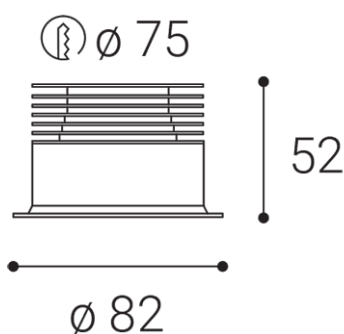

SPOT C, W

Name	
Code	
Color	
Power	
Lumen output	
Color temperature	
Efficacy	
Driver	
Electrical insulation class	
Voltage / Frequency	
Color Rendering Index	
SDCM	
Light beam angle	
Unified Glare Rating	
Light source	
Dimmable	
LED Lifetime	
Warranty	
Ingress Protection	
Material	

Product

SPOT C, W

2150621D

WHITE / RAL 9003

Power

9W ± 10 %

735lm ± 10 %

2700K