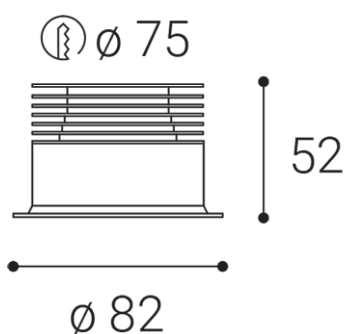

SPOT C, W

Name	
Code	
Color	
Power	
Lumen output	
Color temperature	
Efficacy	
Driver	
Electrical insulation class	
Voltage / Frequency	
Color Rendering Index	
SDCM	
Light beam angle	
Unified Glare Rating	
Light source	
Dimmable	
LED Lifetime	
Warranty	
Ingress Protection	
Material	

Product

SPOT C, W

2150621

WHITE / RAL 9003

Power

9W ± 10 %

735lm ± 10 %

2700K