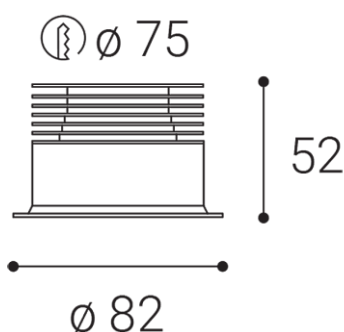

SPOT B, B

Name	SPOT B, B
Code	2150543DT
Color	BLACK / RAL 9005
Power	9W ± 10 %
Lumen output	820lm ± 10 %
Color temperature	4000K
Efficacy	91lm/W
Driver	200 mA
Electrical insulation class	III
Voltage / Frequency	220-240V/50-60Hz
Color Rendering Index	90+
SDCM	< 3
Light beam angle	60°
Unified Glare Rating	N/A
Light source	LED
Dimmable	TRIAC
LED Lifetime	L80B20 50.000h 25°C
Warranty	5 YEAR
Ingress Protection	IP 44
Material	ALUMINIUM/PMMA

Product

SPOT B, B
2150543DT
BLACK / RAL 9005

Power

9W ± 10 %
820lm ± 10 %
4000K
91lm/W

200 mA

220-240V/50-60Hz

Information

90+
< 3
60°
N/A
LED
TRIAC
L80B20 50.000h 25°C
5 YEAR