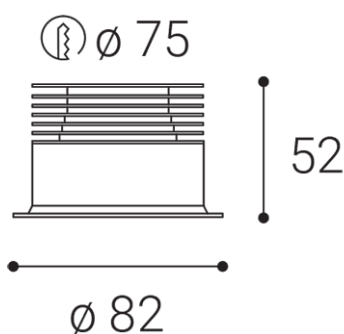

SPOT B, B

Name	SPOT B, B
Code	2150233DT
Color	BLACK / RAL 9005
Power	9W ± 10 %
Lumen output	735lm ± 10 %
Color temperature	3000K
Efficacy	82lm/W
Driver	200 mA
Electrical insulation class	III
Voltage / Frequency	220-240V/50-60Hz
Color Rendering Index	90+
SDCM	< 3
Light beam angle	60°
Unified Glare Rating	N/A
Light source	LED
Dimmable	TRIAC
LED Lifetime	L80B20 50.000h 25°C
Warranty	5 YEAR
Ingress Protection	IP 44
Material	ALUMINIUM/PMMA

Product

SPOT B, B
2150233DT
BLACK / RAL 9005

Power

9W ± 10 %

735lm ± 10 %

3000K

82lm/W

200 mA