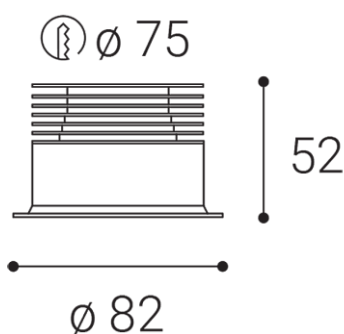

SPOT B, B

Name	SPOT B, B
Code	2150523DT
Color	BLACK / RAL 9005
Power	9W ± 10 %
Lumen output	735lm ± 10 %
Color temperature	2700K
Efficacy	82lm/W
Driver	200 mA
Electrical insulation class	III
Voltage / Frequency	220-240V/50-60Hz
Color Rendering Index	90+
SDCM	< 3
Light beam angle	60°
Unified Glare Rating	N/A
Light source	LED
Dimmable	TRIAC
LED Lifetime	L80B20 50.000h 25°C
Warranty	5 YEAR
Ingress Protection	IP 44
Material	ALUMINIUM/PMMA

Product

SPOT B, B

2150523DT

BLACK / RAL 9005

Power

9W ± 10 %

735lm ± 10 %

2700K