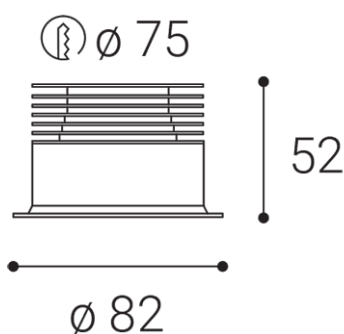

SPOT B, B

Name	SPOT B, B
Code	2150523D
Color	BLACK / RAL 9005
Power	9W ± 10 %
Lumen output	735lm ± 10 %
Color temperature	2700K
Efficacy	82lm/W
Driver	200 mA
Electrical insulation class	III
Voltage / Frequency	220-240V/50-60Hz
Color Rendering Index	90+
SDCM	< 3
Light beam angle	60°
Unified Glare Rating	N/A
Light source	LED
Dimmable	DALI/PUSH
LED Lifetime	L80B20 50.000h 25°C
Warranty	5 YEAR
Ingress Protection	IP 44
Material	ALUMINIUM/PMMA

Product

SPOT B, B

2150523D

BLACK / RAL 9005

Power

9W ± 10 %

735lm ± 10 %

2700K