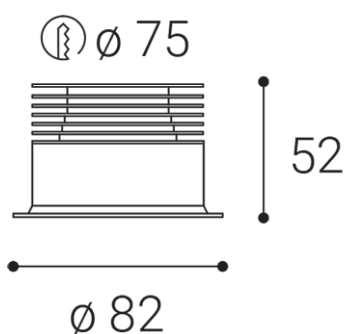

SPOT B, B

Name	SPOT B, B
Code	2150523
Color	BLACK / RAL 9005
Power	9W ± 10 %
Lumen output	735lm ± 10 %
Color temperature	2700K
Efficacy	82lm/W
Driver	200 mA
Electrical insulation class	III
Voltage / Frequency	220-240V/50-60Hz
Color Rendering Index	90+
SDCM	< 3
Light beam angle	60°
Unified Glare Rating	N/A
Light source	LED
Dimmable	ON/OFF
LED Lifetime	L80B20 50.000h 25°C
Warranty	5 YEAR
Ingress Protection	IP 44
Material	ALUMINIUM/PMMA

Product

SPOT B, B
2150523
BLACK / RAL 9005

Power

9W ± 10 %
735lm ± 10 %
2700K
82lm/W

200 mA

220-240V/50-60Hz

Information

90+
< 3
60°
N/A
LED
ON/OFF
L80B20 50.000h 25°C
5 YEAR