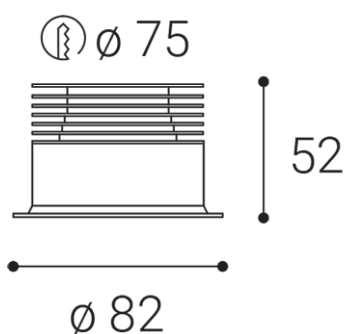

SPOT B, W

Name	SPOT B, W
Code	2150541DT
Color	WHITE / RAL 9003
Power	9W ± 10 %
Lumen output	820lm ± 10 %
Color temperature	4000K
Efficacy	91lm/W
Driver	200 mA
Electrical insulation class	III
Voltage / Frequency	220-240V/50-60Hz
Color Rendering Index	90+
SDCM	< 3
Light beam angle	60°
Unified Glare Rating	N/A
Light source	LED
Dimmable	TRIAC
LED Lifetime	L80B20 50.000h 25°C
Warranty	5 YEAR
Ingress Protection	IP 44
Material	ALUMINIUM/PMMA

Product

SPOT B, W

2150541DT

WHITE / RAL 9003

Power

9W ± 10 %

820lm ± 10 %

4000K