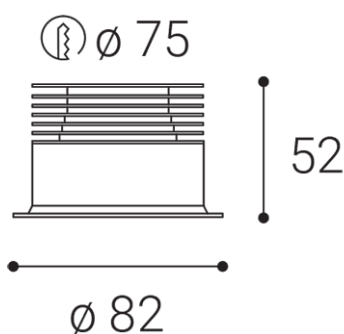

SPOT B, W

Name	SPOT B, W
Code	2150521DT
Color	WHITE / RAL 9003
Power	9W ± 10 %
Lumen output	735lm ± 10 %
Color temperature	2700K
Efficacy	82lm/W
Driver	200 mA
Electrical insulation class	III
Voltage / Frequency	220-240V/50-60Hz
Color Rendering Index	90+
SDCM	< 3
Light beam angle	60°
Unified Glare Rating	N/A
Light source	LED
Dimmable	TRIAC
LED Lifetime	L80B20 50.000h 25°C
Warranty	5 YEAR
Ingress Protection	IP 44
Material	ALUMINIUM/PMMA

Product

SPOT B, W

2150521DT

WHITE / RAL 9003

Power

9W ± 10 %

735lm ± 10 %

2700K