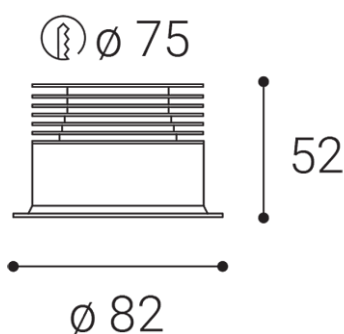

SPOT B, W

Name	
Code	
Color	
Power	
Lumen output	
Color temperature	
Efficacy	
Driver	
Electrical insulation class	
Voltage / Frequency	
Color Rendering Index	
SDCM	
Light beam angle	
Unified Glare Rating	
Light source	
Dimmable	
LED Lifetime	
Warranty	
Ingress Protection	
Material	

Product

SPOT B, W

2150521D

WHITE / RAL 9003

Power

9W ± 10 %

735lm ± 10 %

2700K